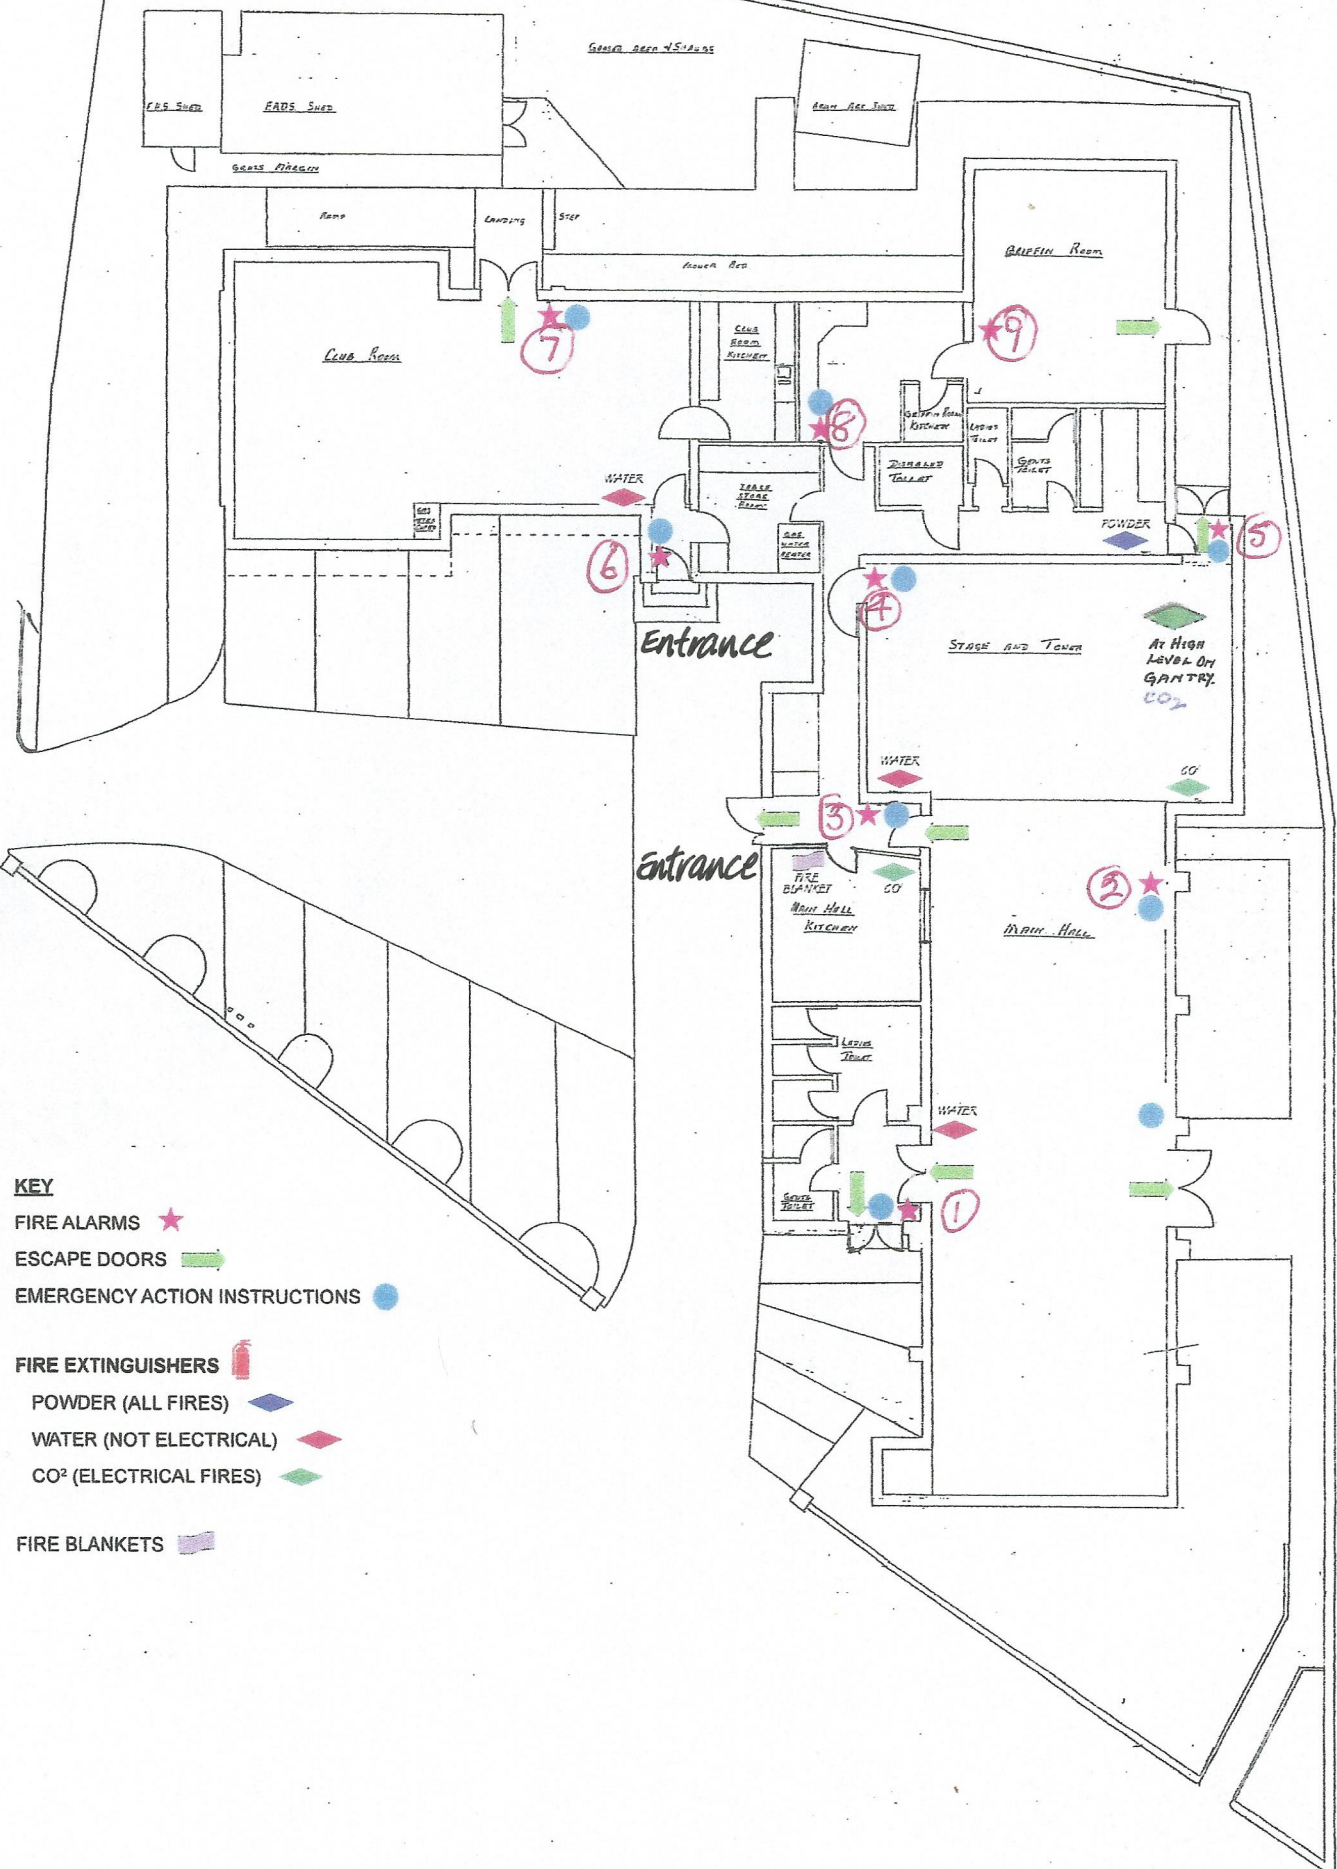

Dump Area

General Area 451200

KEY

FIRE ALARMS ★

ESCAPE DOORS →

EMERGENCY ACTION INSTRUCTIONS ●

FIRE EXTINGUISHERS

POWDER (ALL FIRES) ◆